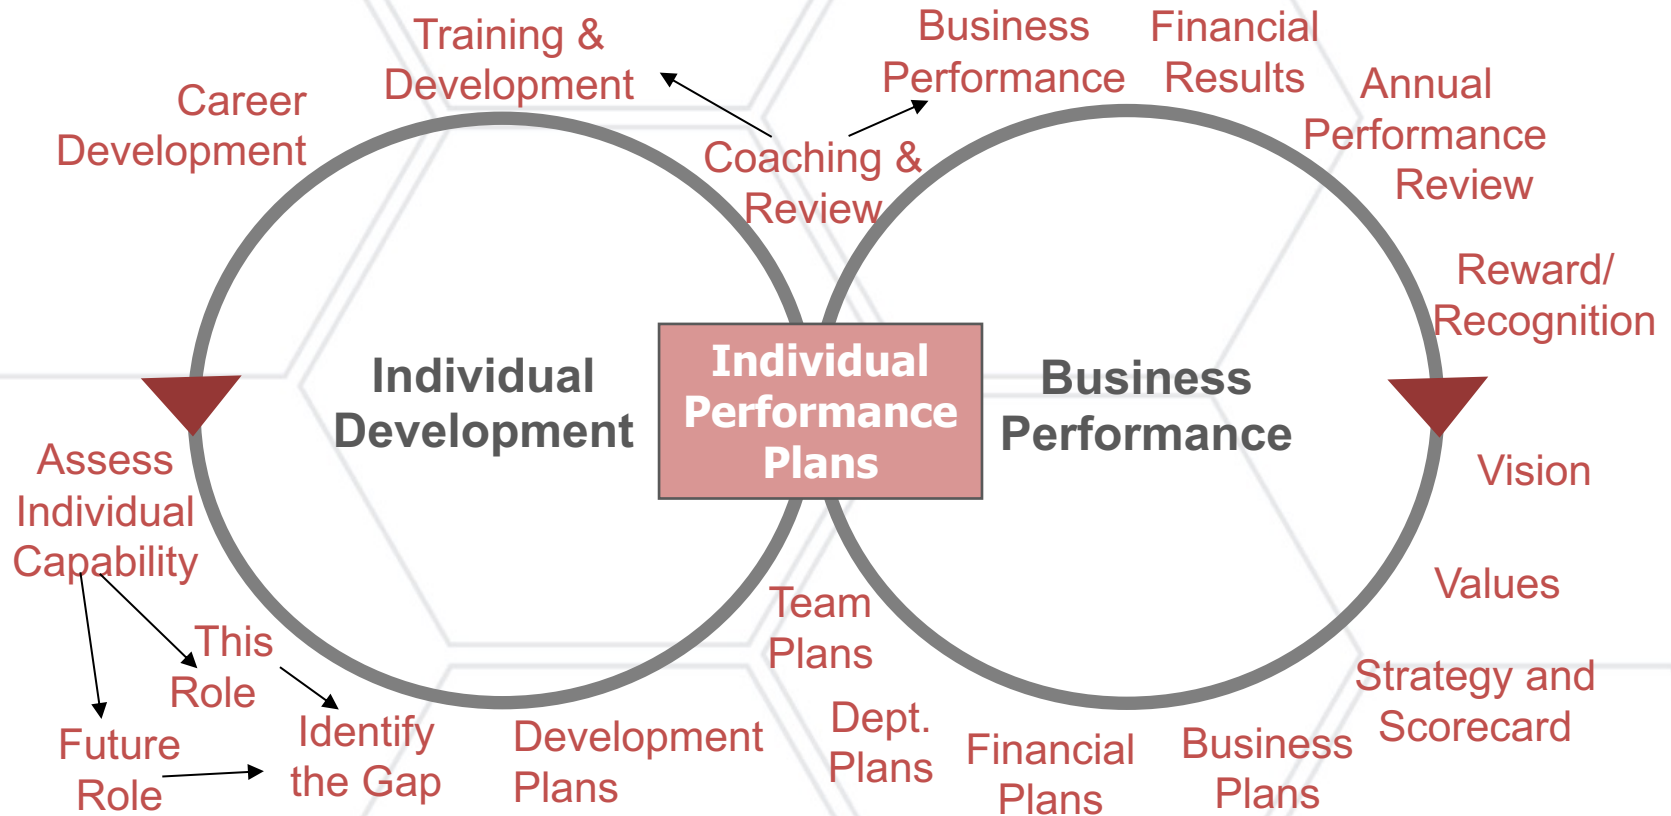

Performance Management

We hope you have found this material useful. If you have any questions on how to use it, we'd be happy to talk you through it.

Call us for a chat on:
Amanda Baines: 07770 221166 | Kate Mercer: 07801 259637